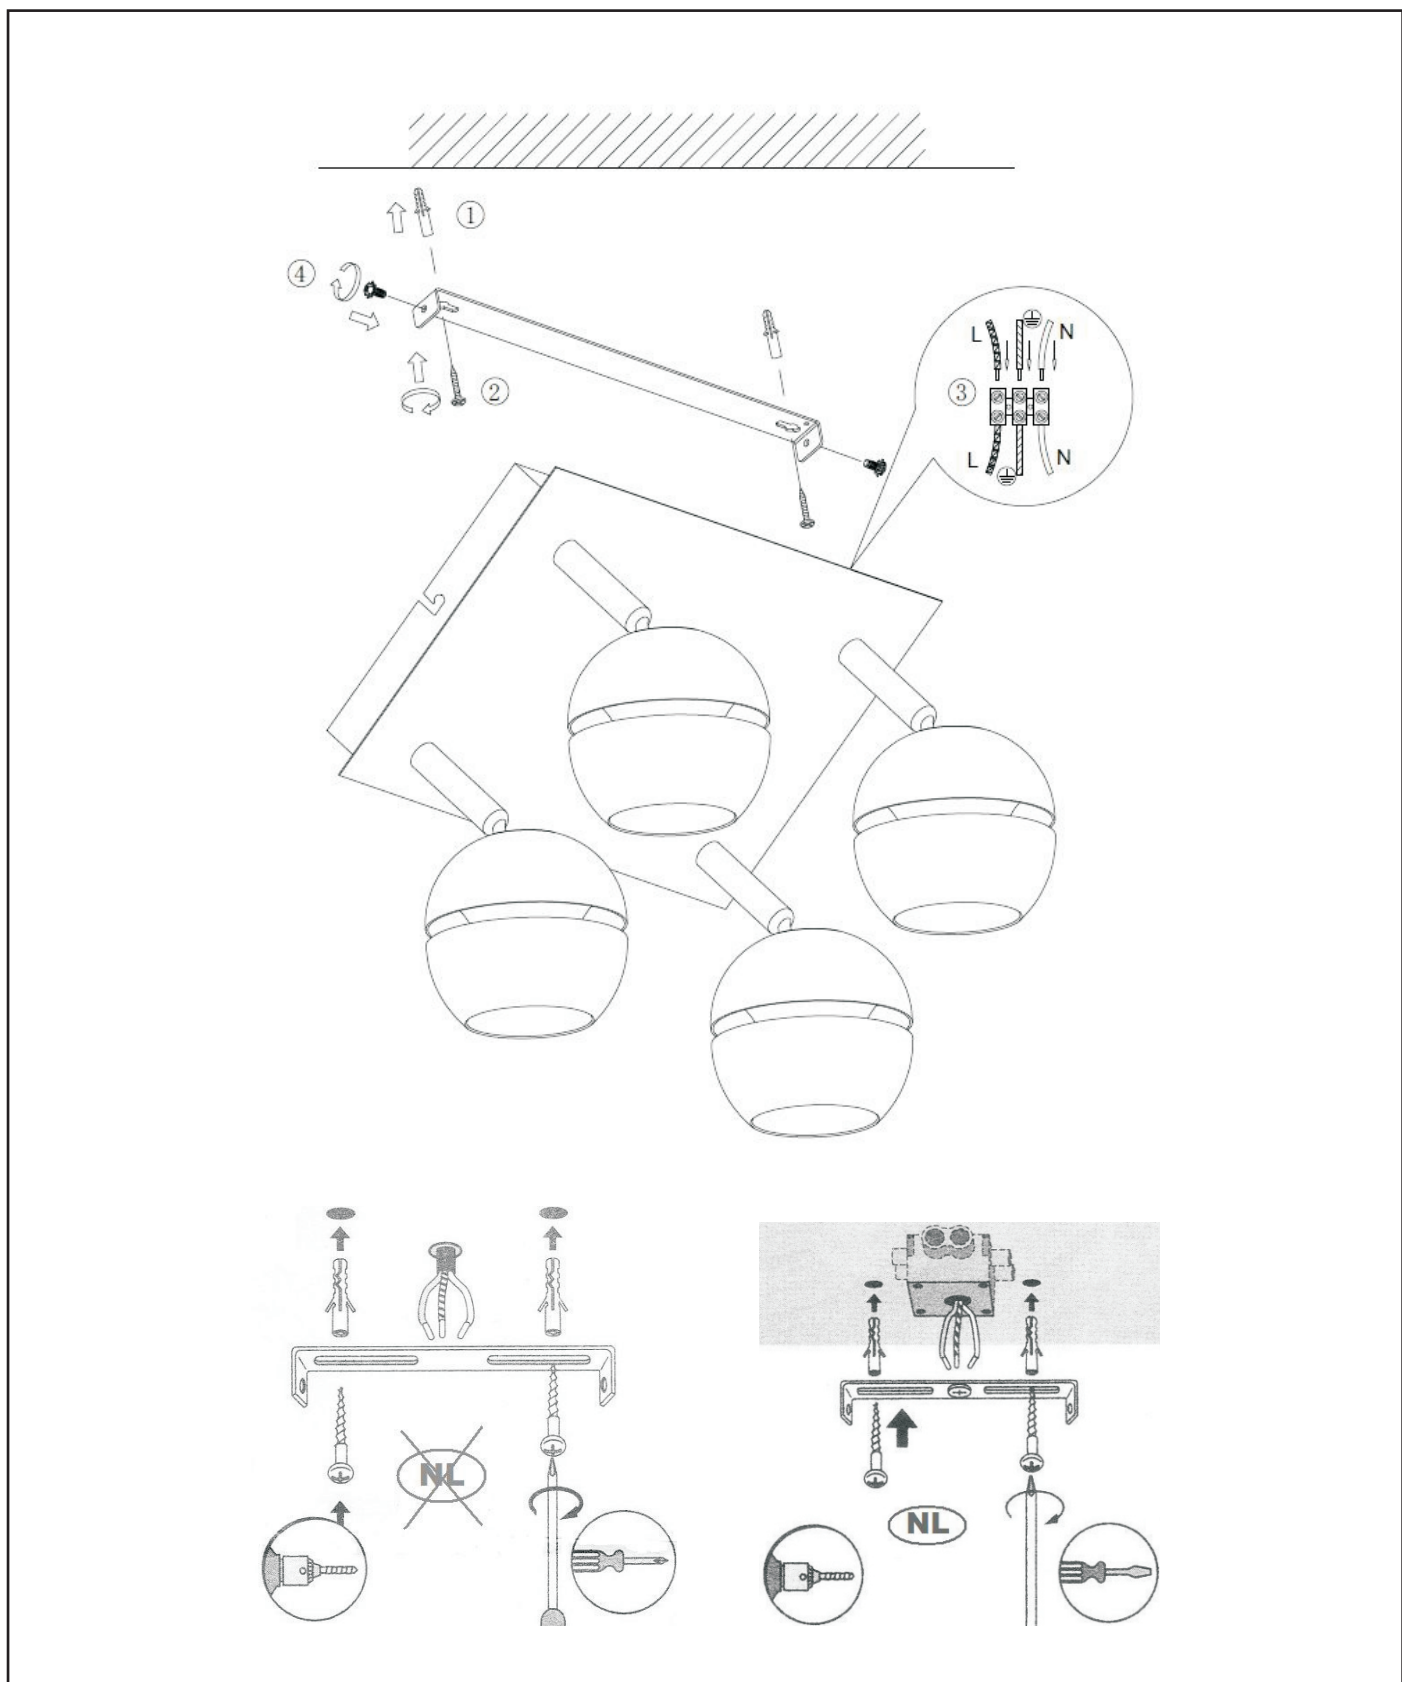

LUCIDE

INSTALLATION DRAWING SPECIFICATIONS

Dit product bevat een lichtbron van energie-efficiëntieklasse F
Ce produit contient une source lumineuse de classe énergétique F
This product contains a light source of energy efficiency class F
Dieses Produkt enthält eine Lichtquelle der Energieeffizienzklasse F
Ten produkt zawiera ród o wiat a o klasie efektywności energetycznej F