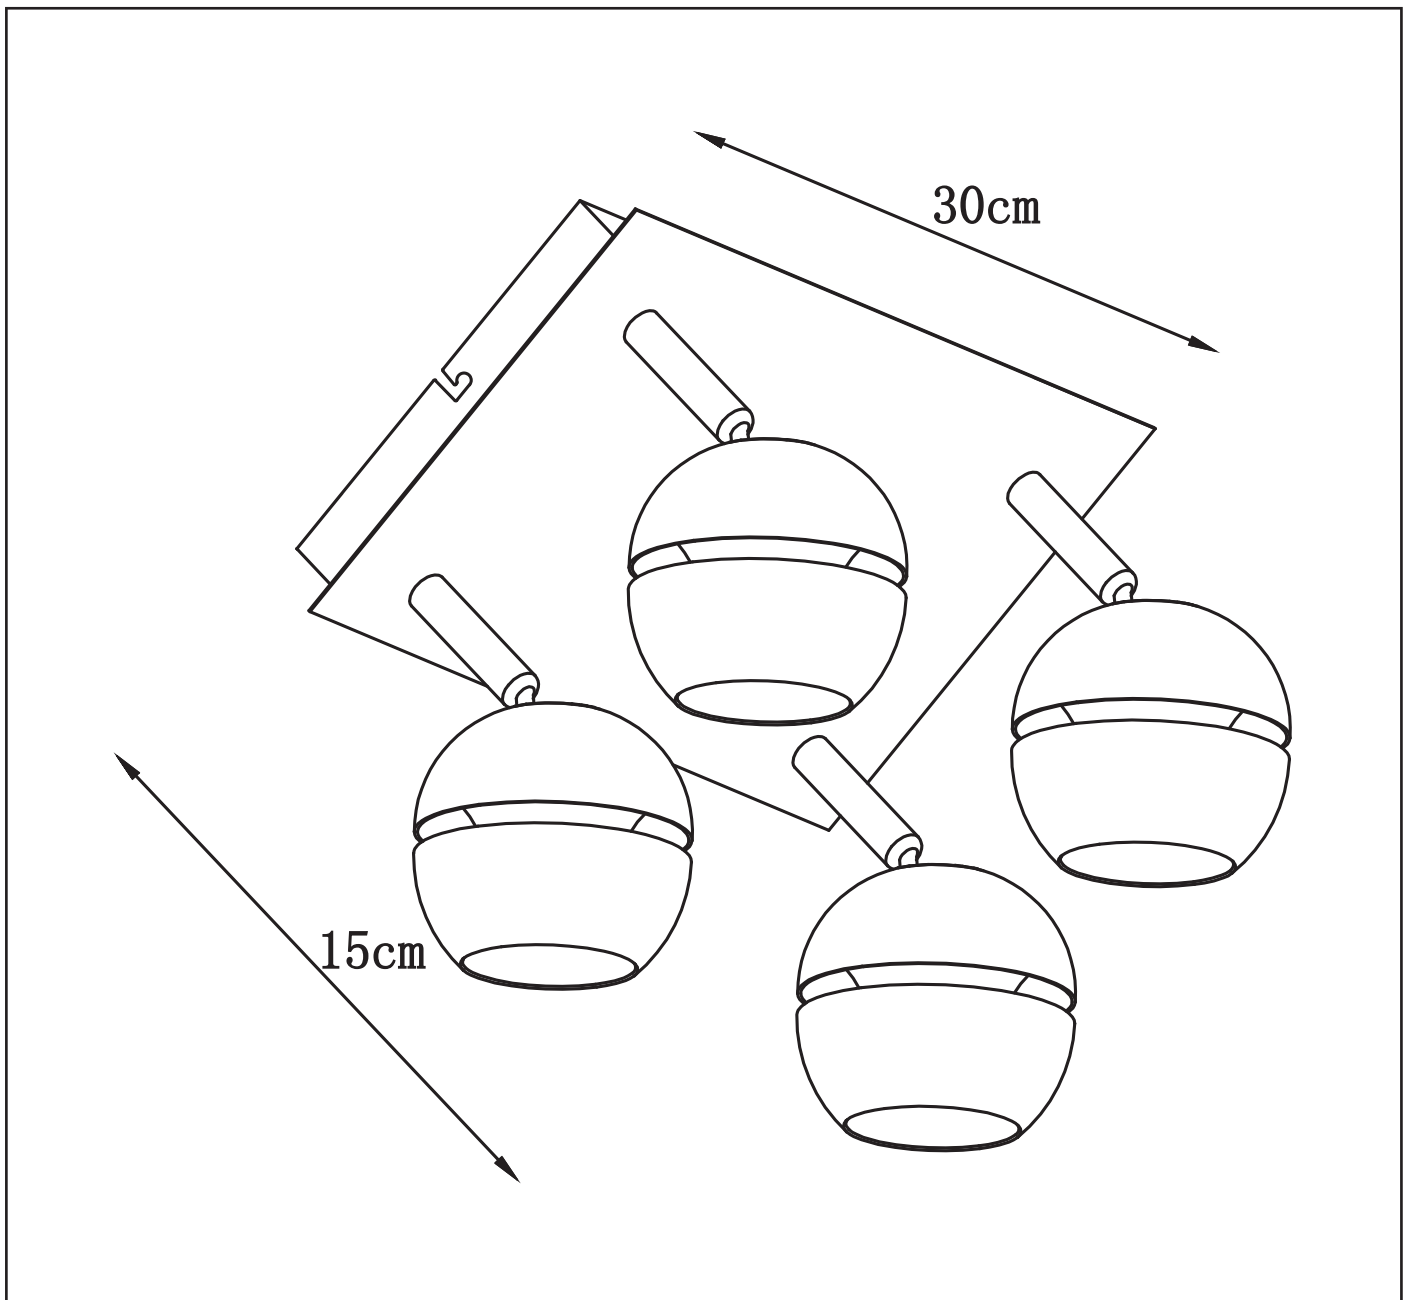

BINARI LED

Item number :77975/20/31

EAN code : 5411212770783